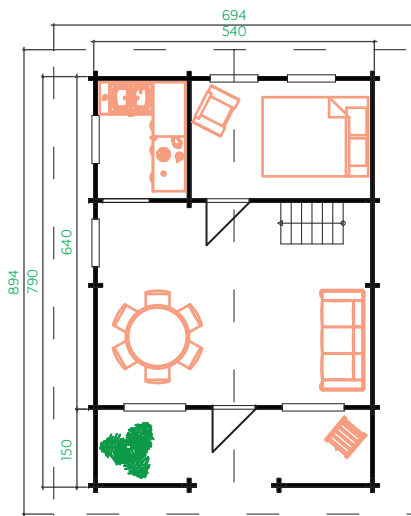

Canada
bespoke

70

540x640

32,9 m²+12 m²

120,9 m³

258 cm

476 cm

200 cm

65,7 m²

90x210

80x200

3x 120x120

92x92

65x65

2x

880x115x73

2x 880x115x120

2 142 kg

2x 3 522 kg

6

25

We can also manufacture bespoke buildings for you in 44 or 70mm. Here you can see an example of what we can easily do.