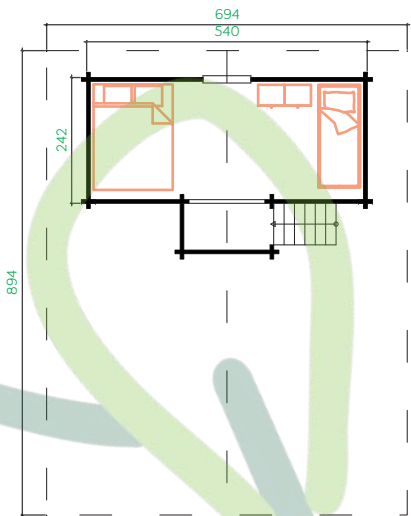

Canada
bespoke

70

540x640

32,9 m²+12 m²

120,9 m³

258 cm

476 cm

200 cm

65,7 m²

90x210

80x200

3x 120x120

92x92

65x65

2x

880x115x73

2x 880x115x120

2 142 kg

2x 3 522 kg

6

25

We can also manufacture bespoke buildings for you in 44 or 70mm. Here you can see an example of what we can easily do.