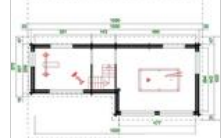

code: 702202

Mekong

Data Accessories Description

70	735x1050cm	77.78m ² 107.6m ²	212.2m ³ 300m ³	
4848mm	2108mm	200mm	200mm	312/316mm
827x1933 1x	827x1933 3x	1580x1933 1x	1100x1729 3x	1374x916 5x
916x916 1x	650x650 1x			
102.8m ²	2	11°		
1209x115x120 5005 kg	600x115x120 2484 kg	220x115x120 911 kg		