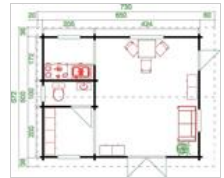

code: 702402

Volta

Data Accessories Description

70	500x650cm	30.9m ² 41.76m ²	91.4m ³ 120.3m ³	
3468mm	2448mm	600mm	200mm	360/360mm
827x1933 1x	827x1933 1x	1580x1933 1x	1374x916 1x	916x916 3x
				650x650 1x
45.76m ²	2	22.7°		
730x115x60 1511 kg	239x115x80 660 kg	220x115x50 380 kg		