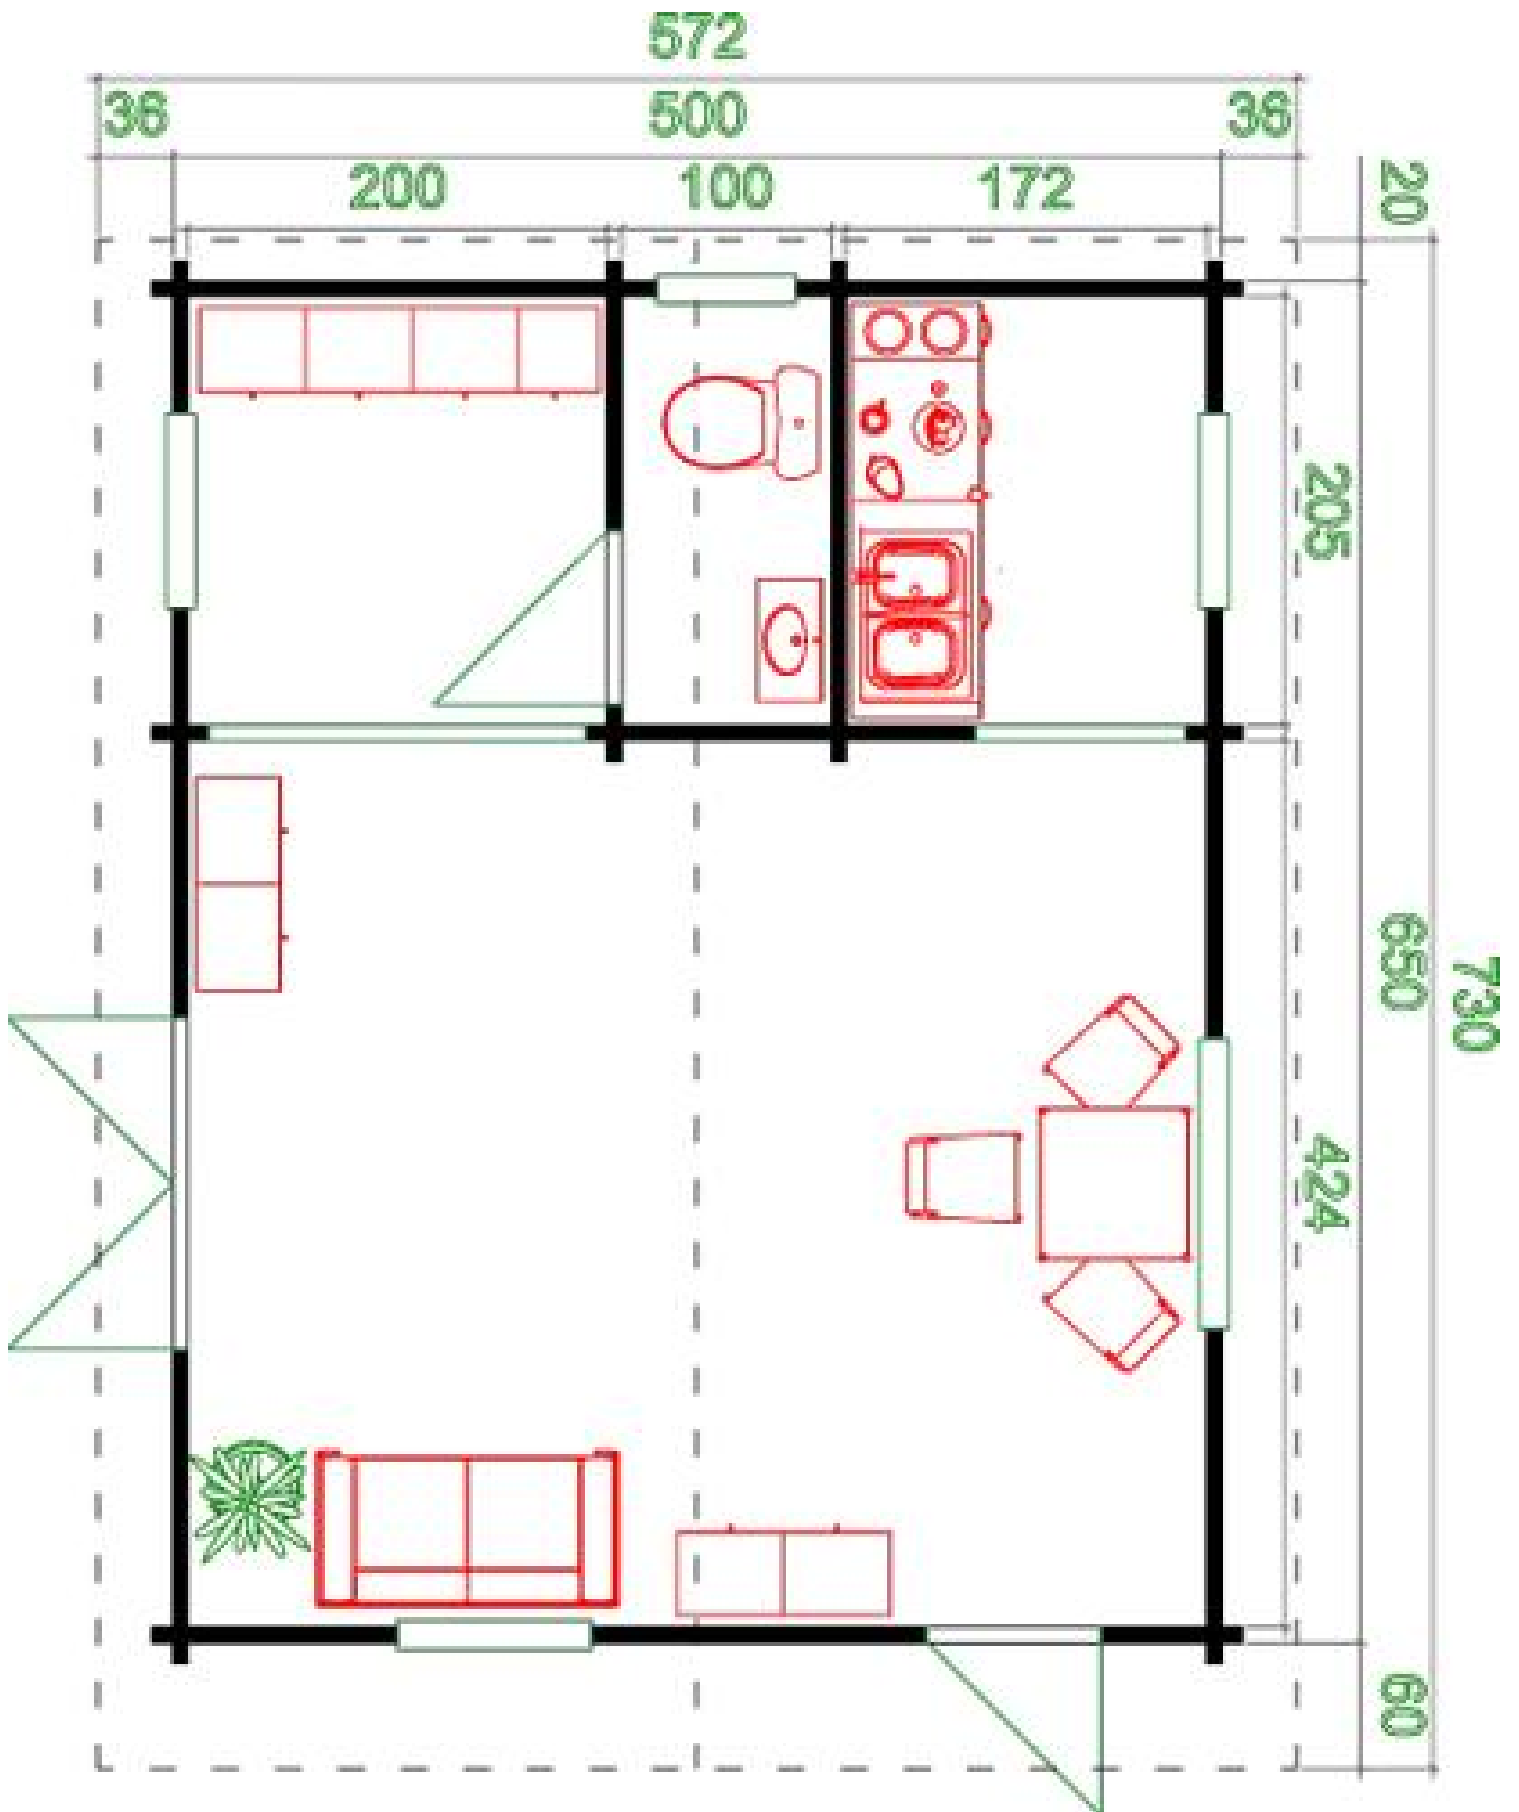

code: 702402

Volta

Data Accessories Description

70	500x650cm	30.9m ² 41.76m ²	91.4m ³ 120.3m ³	
3468mm	2448mm	600mm	200mm	360/360mm
827x1933 1x	827x1933 1x	1580x1933 1x	1374x916 1x	916x916 3x
				650x650 1x
45.76m ²	2	22.7°		
730x115x60 1511 kg	239x115x80 660 kg	220x115x50 380 kg		